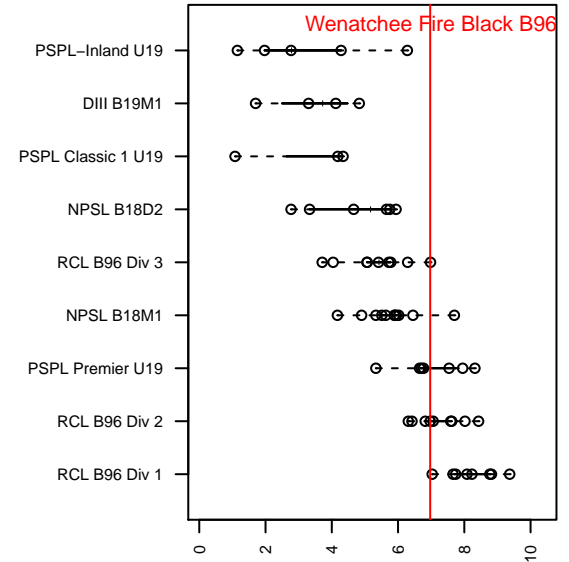

**attack and defense rating
relative to others at age
and all opponents in last 13 months**